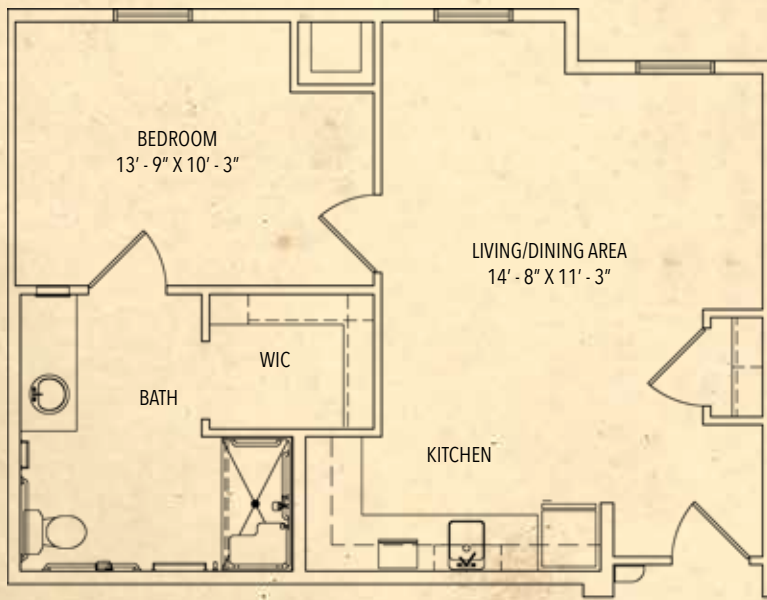

ASSISTED LIVING UNITS

PELICAN | Studio | 419 Sq. Ft.

HERON | 1 BR - 1 BA | 572 Sq. Ft.

EGRET | 1 BR - 1 BA | 635 Sq. Ft.

TRADEWIND | 2 BR - 2 BA | 833 Sq. Ft.