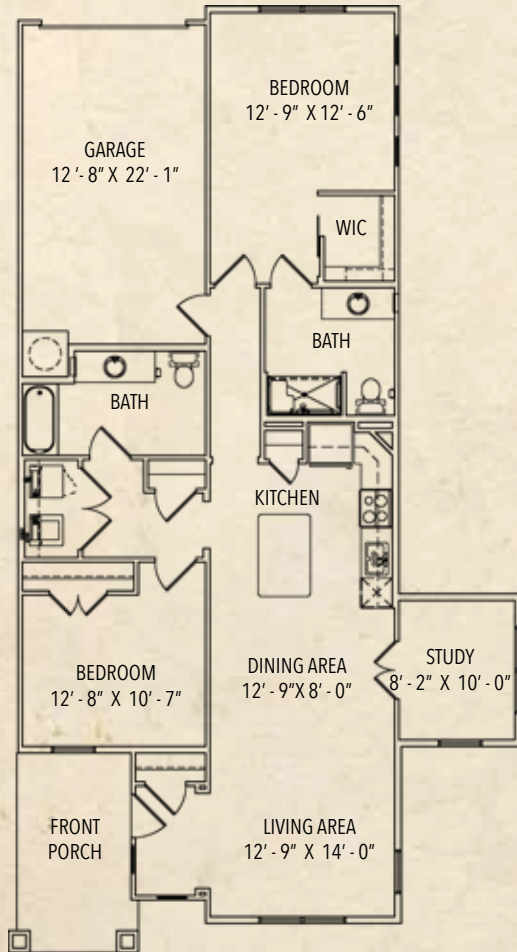

VILLA UNITS

ROOKERY | 2BR - 2BA | 1,263 Sq. Ft.

GULFVIEW | 2BR - 2BA | 1,353 Sq. Ft.

EVENTIDE | 3BR - 2BA | 1,712 Sq. Ft.