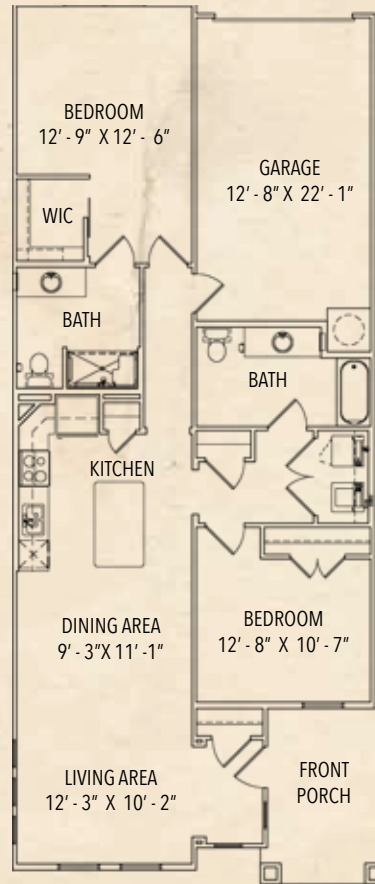

VILLA UNITS

ROOKERY | 2BR - 2BA | 1,263 Sq. Ft.

GULFVIEW | 2BR - 2BA | 1,353 Sq. Ft.

EVENTIDE | 3BR - 2BA | 1,712 Sq. Ft.